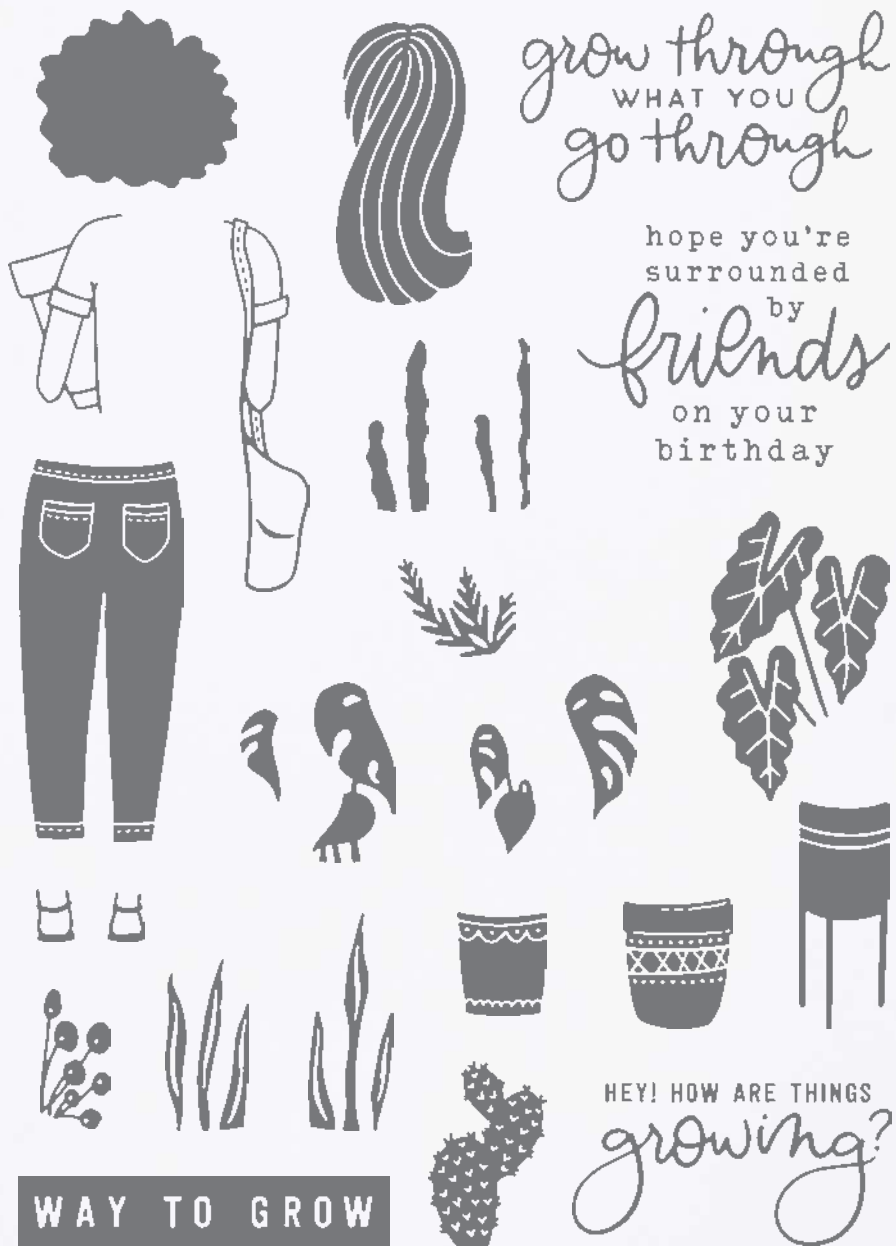

grow through
WHAT YOU
go through

hope you're
surrounded
by
friends
on your
birthday

HEY! HOW ARE THINGS
growing?

WAY TO GROW

WAY TO GROW • 160737 | 28,00 € | £22.00

22 Klarsichtstempel (Empfohlene transparente Blöcke: a, b, c) • Two-Step-Stempelset

Setzen Sie die verschiedenen
Stempelmotive nach Belieben
zusammen, um individuelle Menschen
und Pflanzen zu gestalten!