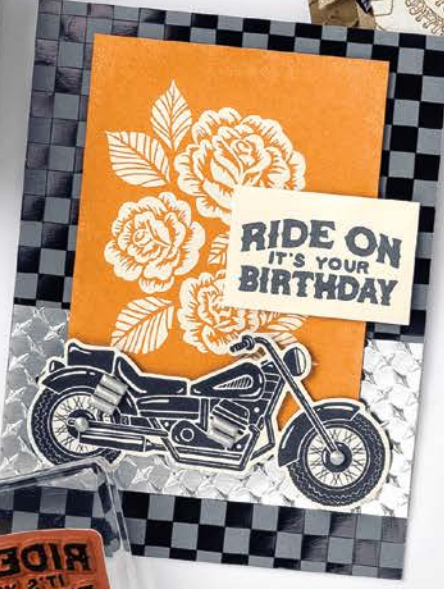

REIHE
FÜR

MOTORRAD-FANS

PRODUKTREIHEN-KOLLEKTION • 160770 | 104,75 € | £80.00

Ablösbar •

Die Produktreihen-Kollektion beinhaltet jeweils einen der auf der nächsten Seite aufgeführten Artikel.